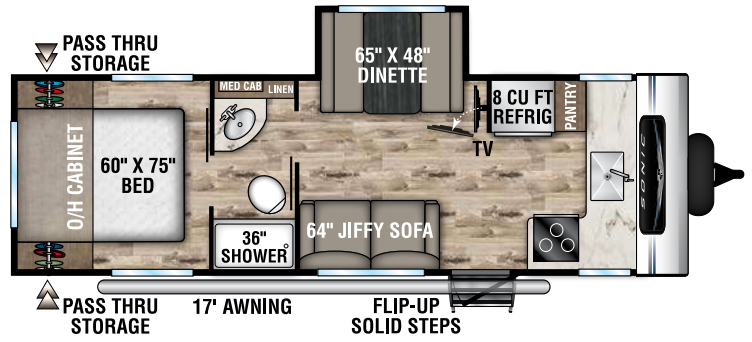

SONIC

Ultra-Lite Travel Trailers

2022

SN190VRB

UVW – 3,880 lbs. | Exterior Length – 23' 3" | Sleeps – 4

SN211VDB

UVW – 4,600 lbs. | Exterior Length – 27' | Sleeps – 8

SN211VRB

UVW – 4,350 lbs. | Exterior Length – 25' | Sleeps – 4

SN220VBH

UVW – 4,530 lbs. | Exterior Length – 26' 7" | Sleeps – 6

SN220VRB

UVW – 4,740 lbs. | Exterior Length – 27' | Sleeps – 4

SN231VRK

UVW – 4,540 lbs. | Exterior Length – 26' 11" | Sleeps – 6

2022 SONIC

SN231VRL

UVW – 4,520 lbs. | Exterior Length – 26'11" | Sleeps – 6

SN241VFK

UVW – 4,540 lbs. | Exterior Length – 28'4" | Sleeps – 6

NEW

SN241VFL

UVW – TBD | Exterior Length – 28'4" | Sleeps – 6