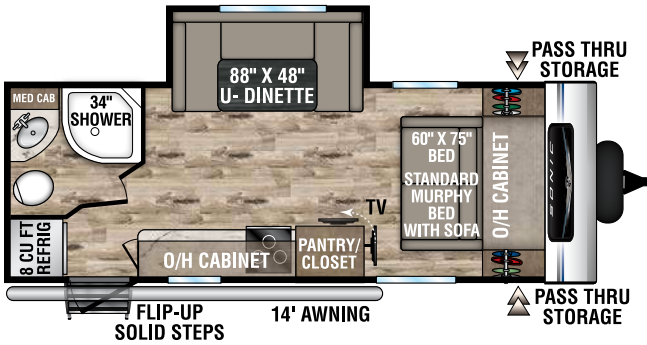

SONIC

Ultra-Lite Travel Trailers

2022

SN190VRB

UVW – 3,880 lbs. | Exterior Length – 23' 3" | Sleeps – 4

SN211VDB

UVW – 4,600 lbs. | Exterior Length – 27' | Sleeps – 8

SN211VRB

UVW – 4,350 lbs. | Exterior Length – 25' | Sleeps – 4

SN220VBH

UVW – 4,530 lbs. | Exterior Length – 26' 7" | Sleeps – 6

SN220VRB

UVW – 4,740 lbs. | Exterior Length – 27' | Sleeps – 4

SN231VRK

UVW – 4,540 lbs. | Exterior Length – 26' 11" | Sleeps – 6

2022 SONIC

SN231VRL

UVW – 4,520 lbs. | Exterior Length – 26'11" | Sleeps – 6

SN241VFK

UVW – 4,540 lbs. | Exterior Length – 28'4" | Sleeps – 6

NEW

SN241VFL

UVW – TBD | Exterior Length – 28'4" | Sleeps – 6