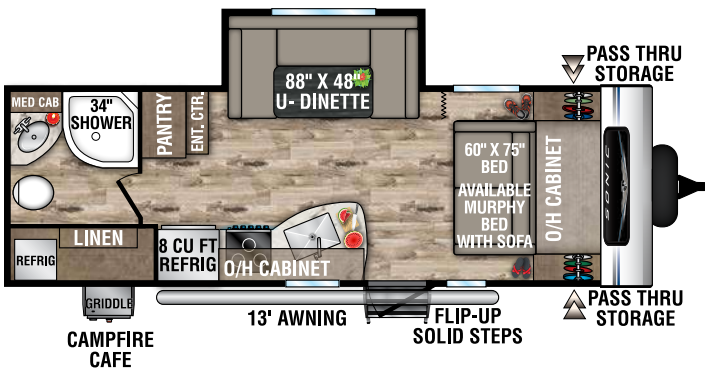

SONIC

Ultra-Lite Travel Trailers

2022

SN190VRB

UVW – 3,880 lbs. | Exterior Length – 23' 3" | Sleeps – 4

SN211VDB

UVW – 4,600 lbs. | Exterior Length – 27' | Sleeps – 8

SN211VRB

UVW – 4,350 lbs. | Exterior Length – 25' | Sleeps – 4

SN220VBH

UVW – 4,530 lbs. | Exterior Length – 26' 7" | Sleeps – 6

SN220VRB

UVW – 4,740 lbs. | Exterior Length – 27' | Sleeps – 4

SN231VRK

UVW – 4,540 lbs. | Exterior Length – 26' 11" | Sleeps – 6

2022 SONIC

SN231VRL

UVW – 4,520 lbs. | Exterior Length – 26'11" | Sleeps – 6

SN241VFK

UVW – 4,540 lbs. | Exterior Length – 28'4" | Sleeps – 6

NEW

SN241VFL

UVW – TBD | Exterior Length – 28'4" | Sleeps – 6