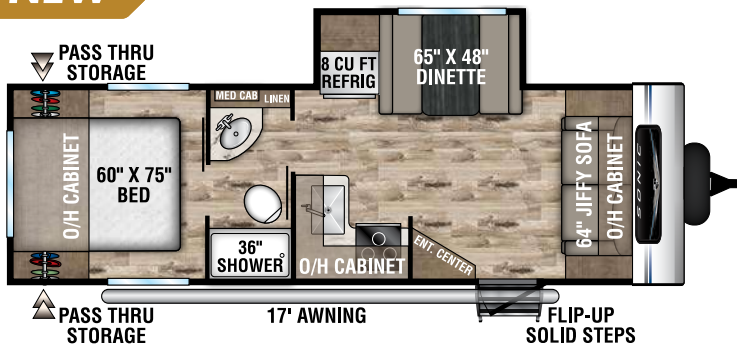

UVW – 4,350 lbs. | Exterior Length – 25' | Sleeps – 4

SN220VBH

UVW – 4,530 lbs. | Exterior Length – 26' 7" | Sleeps – 6

SN220VRB

UVW – 4,740 lbs. | Exterior Length – 27' | Sleeps – 4

SN231VRK

UVW – 4,540 lbs. | Exterior Length – 26' 11" | Sleeps – 6

2022 SONIC

SN231VRL

UVW – 4,520 lbs. | Exterior Length – 26'11" | Sleeps – 6

SN241VFK

UVW – 4,540 lbs. | Exterior Length – 28'4" | Sleeps – 6

NEW

SN241VFL

UVW – TBD | Exterior Length – 28'4" | Sleeps – 6