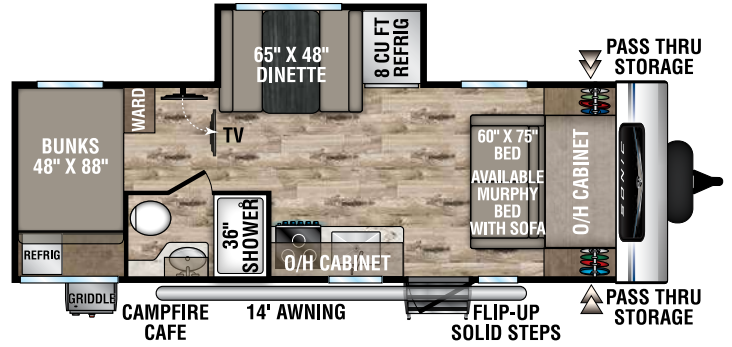

SONIC

Ultra-Lite Travel Trailers

2022

SN190VRB

UVW – 3,880 lbs. | Exterior Length – 23' 3" | Sleeps – 4

SN211VDB

UVW – 4,600 lbs. | Exterior Length – 27' | Sleeps – 8

SN211VRB

UVW – 4,350 lbs. | Exterior Length – 25' | Sleeps – 4

SN220VBH

UVW – 4,530 lbs. | Exterior Length – 26' 7" | Sleeps – 6

SN220VRB

UVW – 4,740 lbs. | Exterior Length – 27' | Sleeps – 4

SN231VRK

UVW – 4,540 lbs. | Exterior Length – 26' 11" | Sleeps – 6

2022 SONIC

SN231VRL

UVW – 4,520 lbs. | Exterior Length – 26'11" | Sleeps – 6

SN241VFK

UVW – 4,540 lbs. | Exterior Length – 28'4" | Sleeps – 6

NEW

SN241VFL

UVW – TBD | Exterior Length – 28'4" | Sleeps – 6