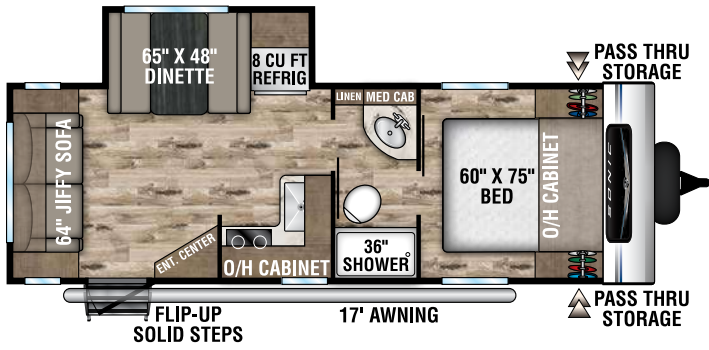

SONIC

Ultra-Lite Travel Trailers

2022

SN190VRB

UVW – 3,880 lbs. | Exterior Length – 23' 3" | Sleeps – 4

SN211VDB

UVW – 4,600 lbs. | Exterior Length – 27' | Sleeps – 8

SN211VRB

UVW – 4,350 lbs. | Exterior Length – 25' | Sleeps – 4

SN220VBH

UVW – 4,530 lbs. | Exterior Length – 26' 7" | Sleeps – 6

SN220VRB

UVW – 4,740 lbs. | Exterior Length – 27' | Sleeps – 4

SN231VRK

UVW – 4,540 lbs. | Exterior Length – 26' 11" | Sleeps – 6

2022 SONIC

SN231VRL

UVW – 4,520 lbs. | Exterior Length – 26'11" | Sleeps – 6

SN241VFK

UVW – 4,540 lbs. | Exterior Length – 28'4" | Sleeps – 6

NEW

SN241VFL

UVW – TBD | Exterior Length – 28'4" | Sleeps – 6