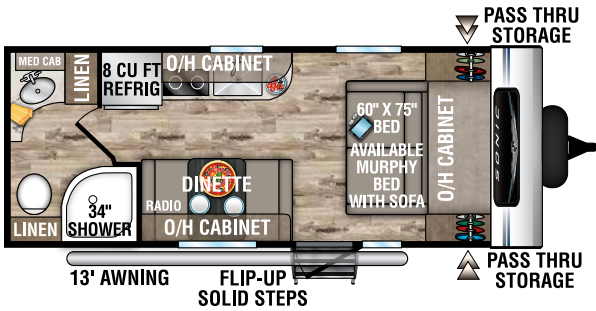

SONIC

Ultra-Lite Travel Trailers

2022

SN190VRB

UVW – 3,880 lbs. | Exterior Length – 23' 3" | Sleeps – 4

SN211VDB

UVW – 4,600 lbs. | Exterior Length – 27' | Sleeps – 8

SN211VRB

UVW – 4,350 lbs. | Exterior Length – 25' | Sleeps – 4

SN220VBH

UVW – 4,530 lbs. | Exterior Length – 26' 7" | Sleeps – 6

SN220VRB

UVW – 4,740 lbs. | Exterior Length – 27' | Sleeps – 4

SN231VRK

UVW – 4,540 lbs. | Exterior Length – 26' 11" | Sleeps – 6

2022 SONIC

SN231VRL

UVW – 4,520 lbs. | Exterior Length – 26'11" | Sleeps – 6

SN241VFK

UVW – 4,540 lbs. | Exterior Length – 28'4" | Sleeps – 6

NEW

SN241VFL

UVW – TBD | Exterior Length – 28'4" | Sleeps – 6