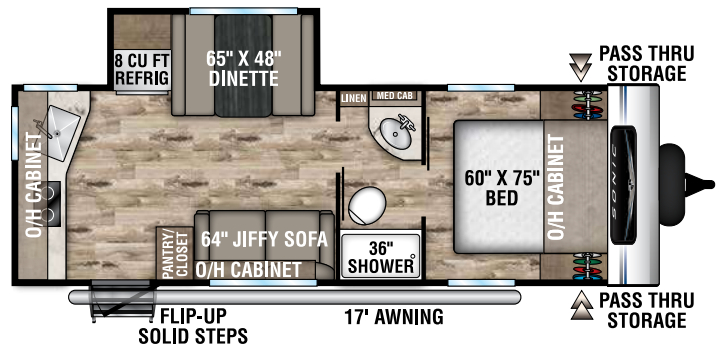

SONIC

Ultra-Lite Travel Trailers

2022

SN190VRB

UVW – 3,880 lbs. | Exterior Length – 23' 3" | Sleeps – 4

SN211VDB

UVW – 4,600 lbs. | Exterior Length – 27' | Sleeps – 8

SN211VRB

UVW – 4,350 lbs. | Exterior Length – 25' | Sleeps – 4

SN220VBH

UVW – 4,530 lbs. | Exterior Length – 26' 7" | Sleeps – 6

SN220VRB

UVW – 4,740 lbs. | Exterior Length – 27' | Sleeps – 4

SN231VRK

UVW – 4,540 lbs. | Exterior Length – 26' 11" | Sleeps – 6

2022 SONIC

SN231VRL

UVW – 4,520 lbs. | Exterior Length – 26'11" | Sleeps – 6

SN241VFK

UVW – 4,540 lbs. | Exterior Length – 28'4" | Sleeps – 6

NEW

SN241VFL

UVW – TBD | Exterior Length – 28'4" | Sleeps – 6