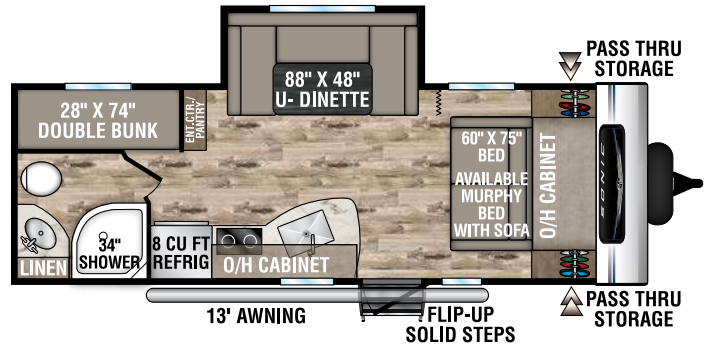

SONIC

Ultra-Lite Travel Trailers

2022

SN190VRB

UVW – 3,880 lbs. | Exterior Length – 23' 3" | Sleeps – 4

SN211VDB

UVW – 4,600 lbs. | Exterior Length – 27' | Sleeps – 8

SN211VRB

UVW – 4,350 lbs. | Exterior Length – 25' | Sleeps – 4

SN220VBH

UVW – 4,530 lbs. | Exterior Length – 26' 7" | Sleeps – 6

SN220VRB

UVW – 4,740 lbs. | Exterior Length – 27' | Sleeps – 4

SN231VRK

UVW – 4,540 lbs. | Exterior Length – 26' 11" | Sleeps – 6

2022 SONIC

SN231VRL

UVW – 4,520 lbs. | Exterior Length – 26'11" | Sleeps – 6

SN241VFK

UVW – 4,540 lbs. | Exterior Length – 28'4" | Sleeps – 6

NEW

SN241VFL

UVW – TBD | Exterior Length – 28'4" | Sleeps – 6