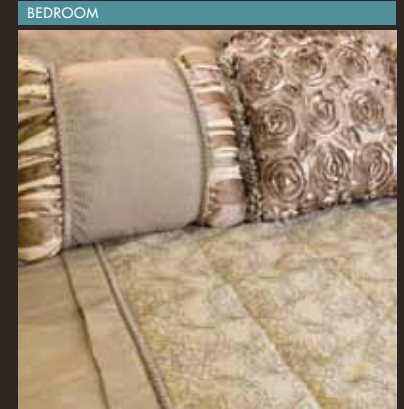

COUNTERTOP

MAIN ACCENT

*Available only with Glazed Cherry, Glazed Honey, or Driftwood finishes.

Allegro Bus cabinet doors & fascias are made of solid wood, & all cabinet finishes are available in combination with any fabric suite. All options may not be available in every model. Because of progressive improvements, specifications, standard & optional equipment are subject to change without notice or obligation. For a complete & up-to-date list of available options & specifications, visit tiffinmotorhomes.com