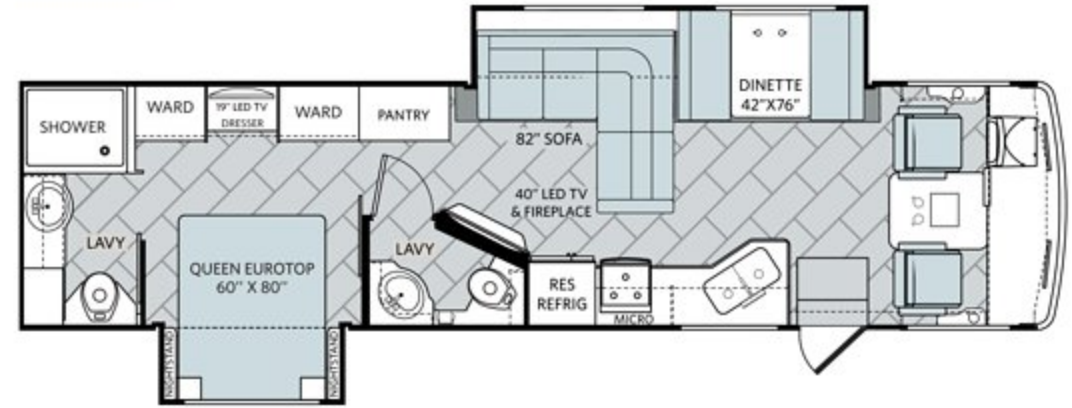

34S Options: 105, 113, 126, 186