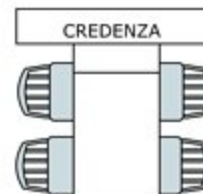

OPT. 833  
FREE-STANDING DINETTE  
WITH CREDENZA

OPT. 852  
KING BED  
72" X 80"  
(33C ONLY)

OPT. 852  
KING BED  
72" X 75"  
(35K, 36H ONLY)