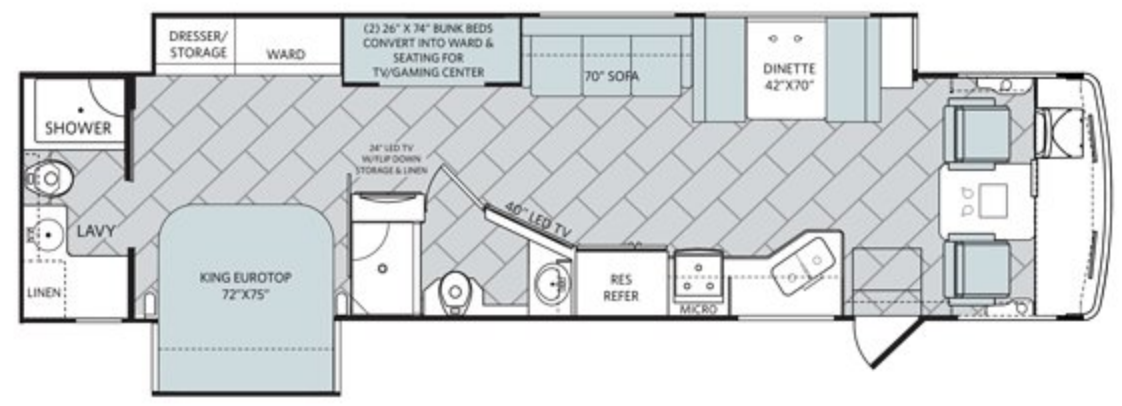

Vacationer XE 36F in Kona Grove décor with Italian Sienna High Gloss wood cabinetry.

This is living.

The 2018 Vacationer XE was built for Holiday Rambler owners looking for the finer things in life. A soft-touch sofa in the living area helps you relax in front of a 40" flat-screen LED TV, while a queen or king-size bed (depending on the model) with underneath storage and overhead reading lights awaits you in the master bedroom. With four floorplans available, you're sure to find the whole coach solid-surface countertops and day/night double roller shades perfect additions to an already welcome retreat.

# VACATIONER XE FLOORPLANS

**32A** Options: 105, 113, 126, 186

**34S** Options: 105, 113, 126, 186

**36D** Options: 113, 186

**36F** Options: 113, 126, 186