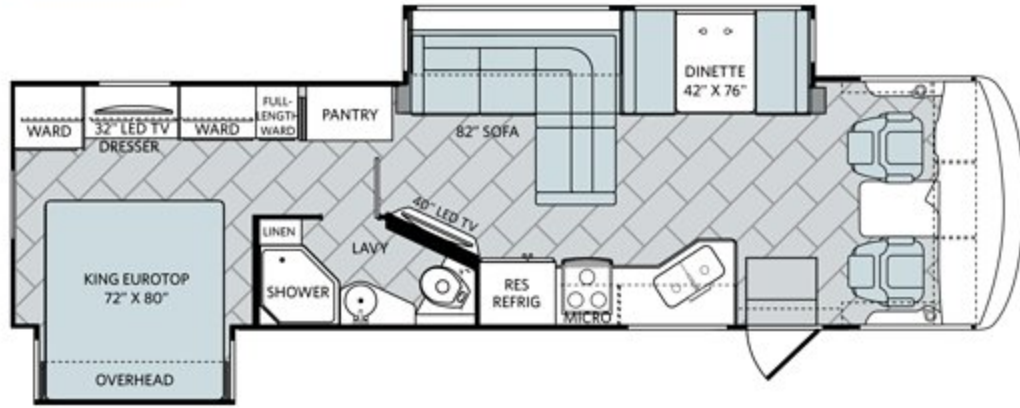

VACATIONER XE FLOORPLANS

32A Options: 105, 113, 126, 186