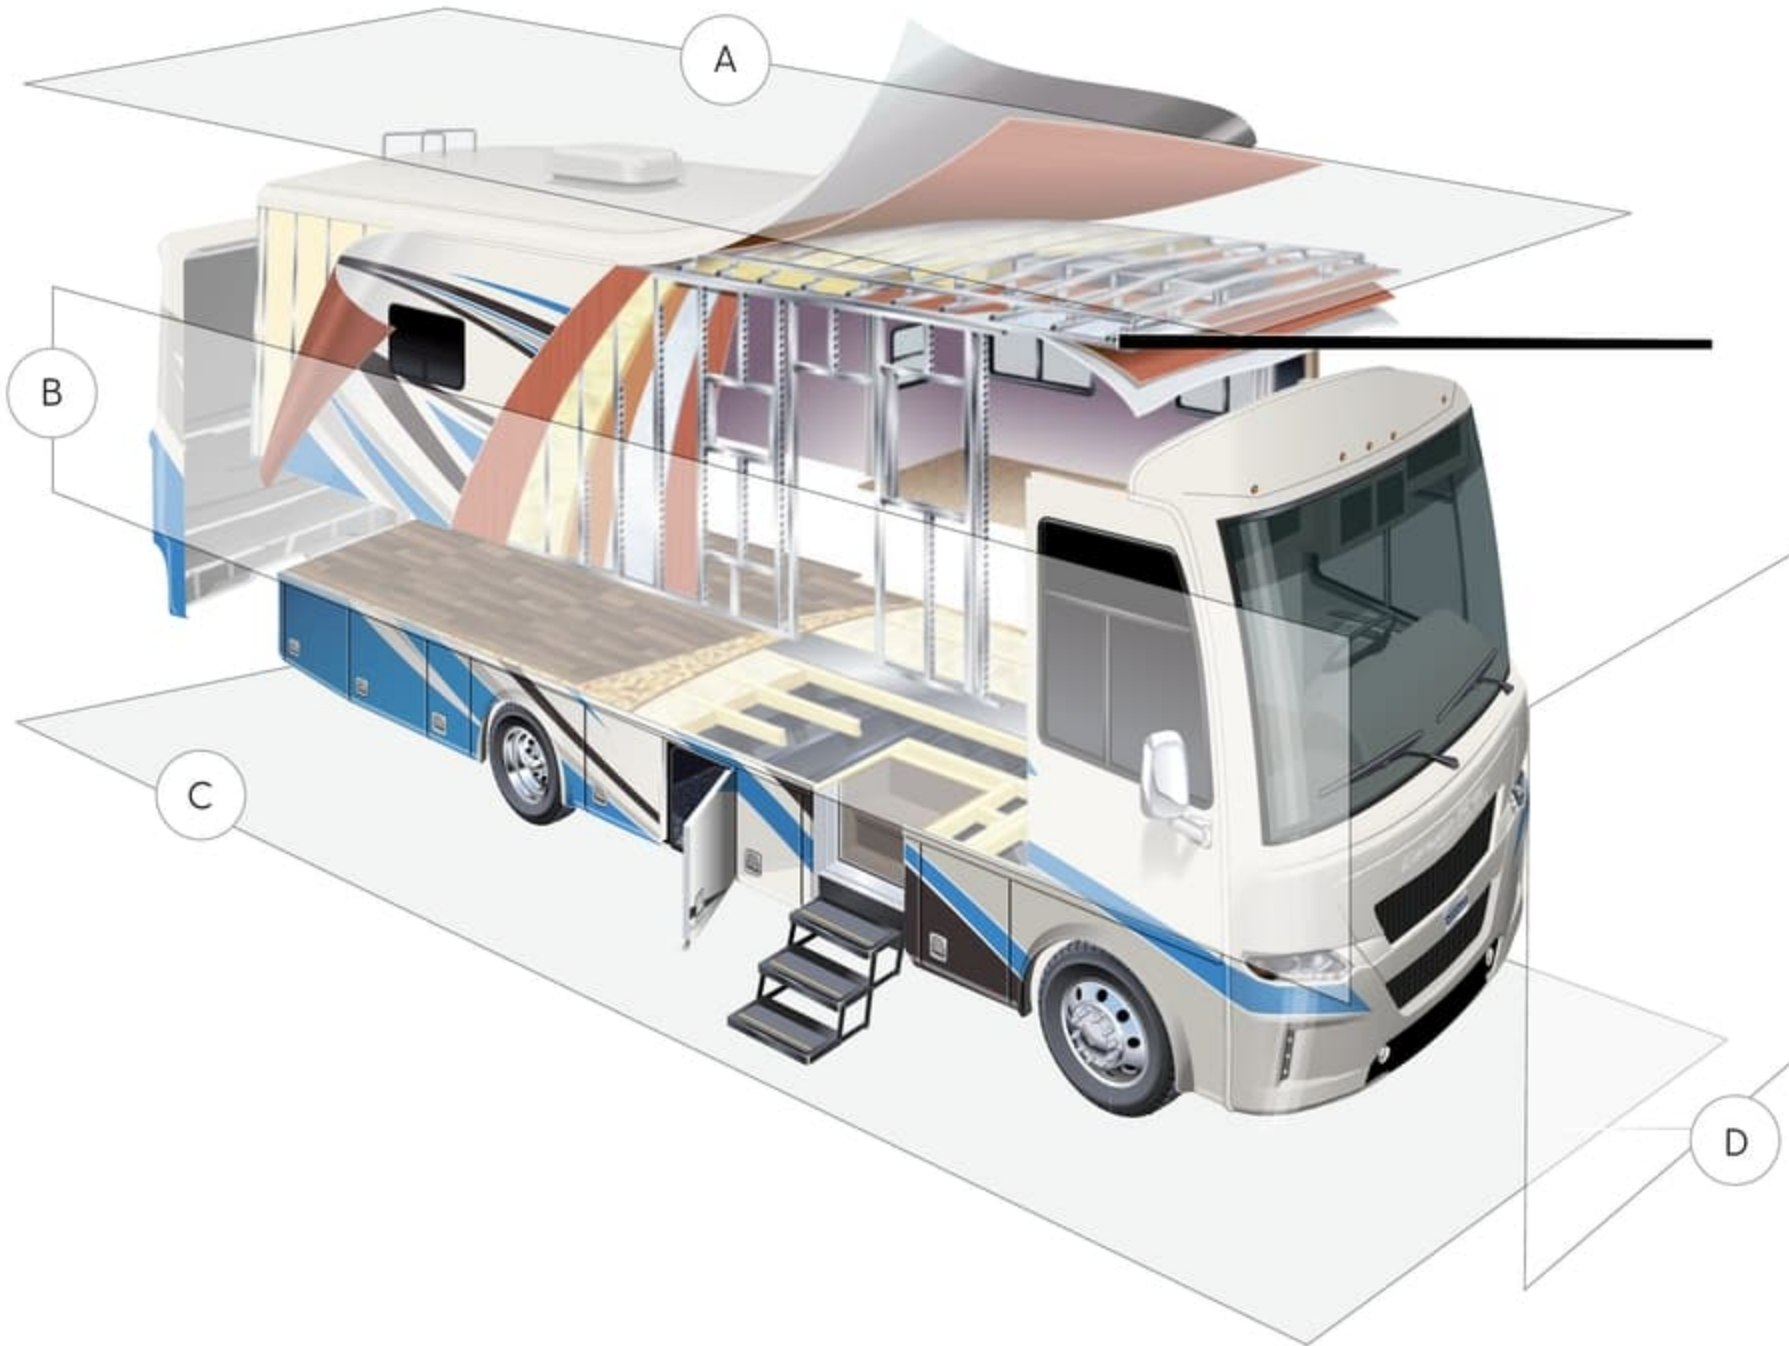

A. ROOF

One-Piece Fiberglass Roof

Batten Insulation

A/C Ducting

16" on Center Aluminum
Rafter Framing

Kraft Paper Vapor Barrier

5/8" Bead Foam

3/16" Panel

Padded Vinyl Overlay

B. SIDEWALL

Interior Wall Panel

5/8" Bead Foam

Kraft Paper Vapor Barrier

Batten Insulation

Composite One-Piece
Gelcoat Exterior Wall

Aluminum Framing

C. FLOOR

Vinyl Tile

16" on Center Wood Framing

5/8" Floor Decking

Polyethylene Moisture Barrier

Fiberglass Batten Insulation

D. EXTERIOR

Two 13.5M Penguin™

Central Air Conditioners

One-Piece Bonded Windshield

Coated Aluminum Wheels

Frameless, Double-Pane,

Tinted Safety Glass Windows

Side-Hinged Baggage Doors