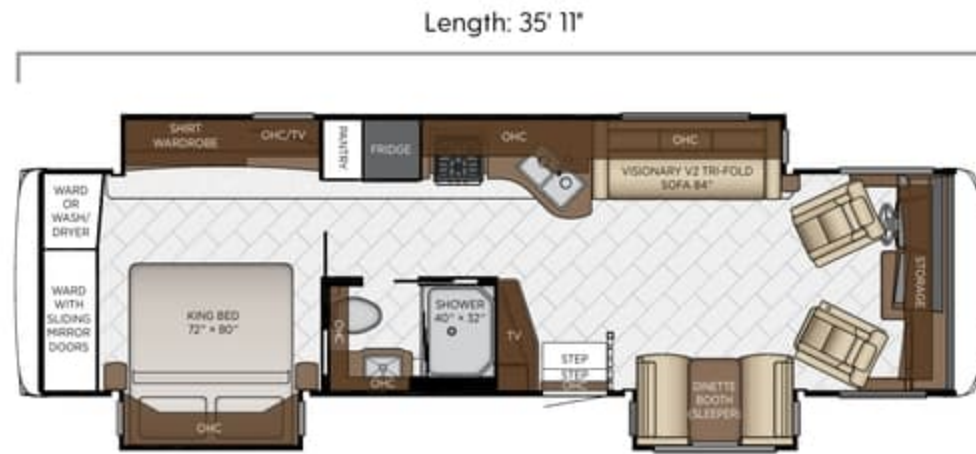

3513

Length	35' 11"
Width	101.5"
App. Overall Height	12' 11"
Interior Width	95.5"
Interior Height	84"

Grey Tank	60 gal.
Sewage Tank	40 gal.
Water Tank	75 gal.
Propane Tank	25 gal.
Furnace	40,000 btu

3710