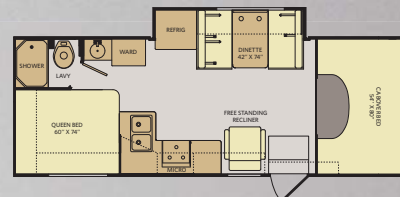

AVAILABLE OPTIONS: 078, 093, 113, 160

29A