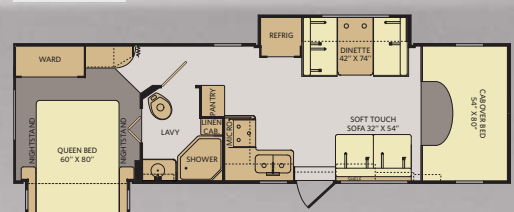

AVAILABLE OPTIONS: 078, 093, 113, 160